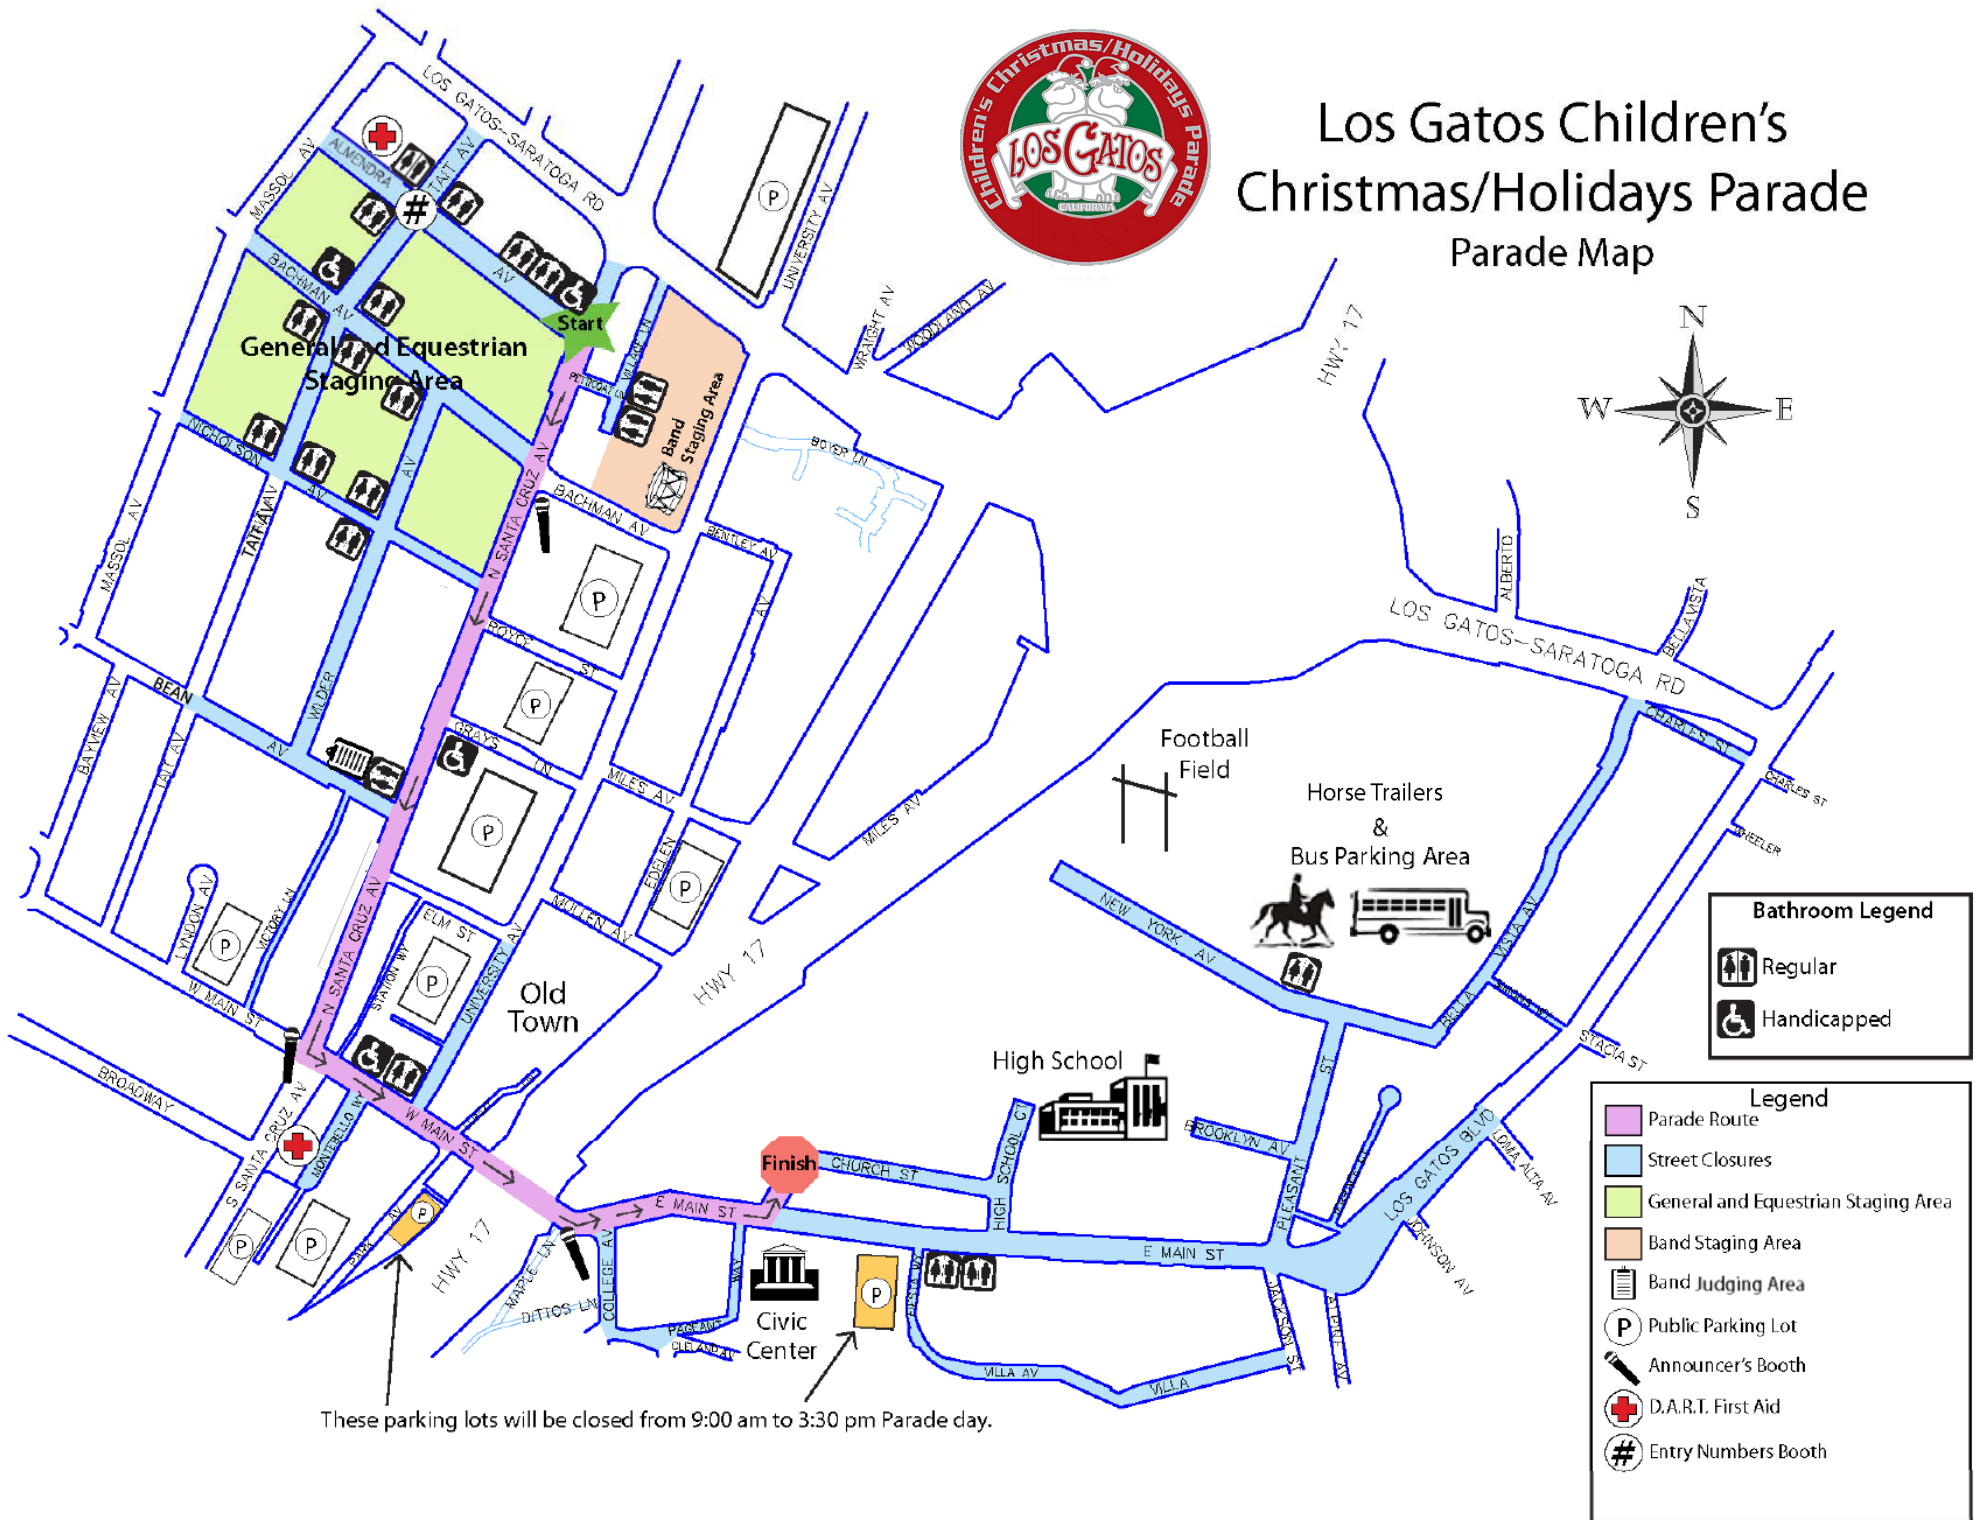

Los Gatos Children's Christmas/Holidays Parade

Parade Map

Bathroom Legend

- Regular
- Handicapped

Legend

- Parade Route
- Street Closures
- General and Equestrian Staging Area
- Band Staging Area
- Band Judging Area
- Public Parking Lot
- Announcer's Booth
- D.A.R.T. First Aid
- Entry Numbers Booth

These parking lots will be closed from 9:00 am to 3:30 pm Parade day.