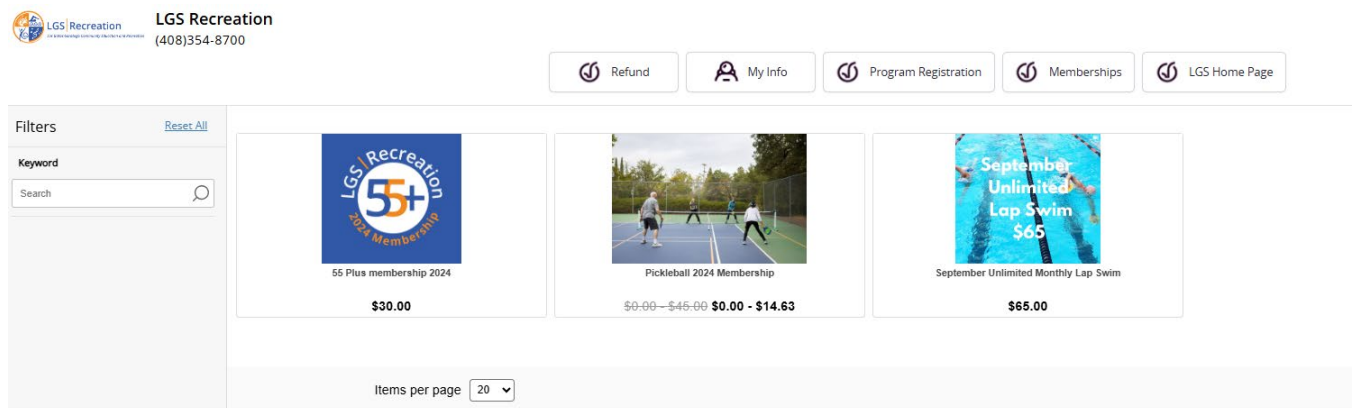

Purchase an LGS Recreation Membership

1. Log in to create an account at <https://losgatos.perfectmind.com/SocialSite/MemberRegistration/MemberSignIn>
2. Select “Memberships” at the top

3. Choose your membership

4. Check the names of the students on your account who you'd like to buy memberships for

5. Click “Buy Now”

6. Make payment with card at the checkout screen