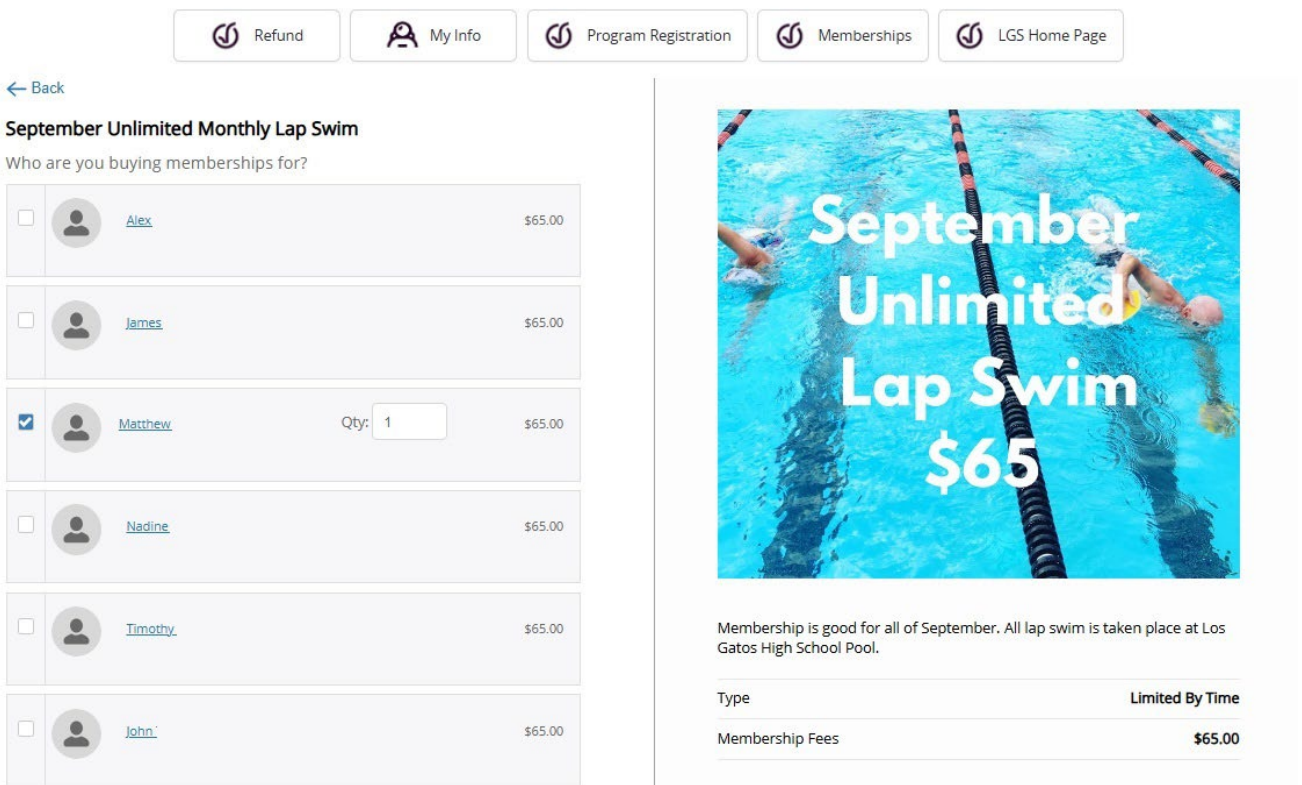

Purchase an LGS Recreation Membership

1. Log in to create an account at <https://losgatos.perfectmind.com/SocialSite/MemberRegistration/MemberSignIn>
2. Select “Memberships” at the top

3. Choose your membership

4. Check the names of the students on your account who you'd like to buy memberships for

5. Click “Buy Now”

6. Make payment with card at the checkout screen